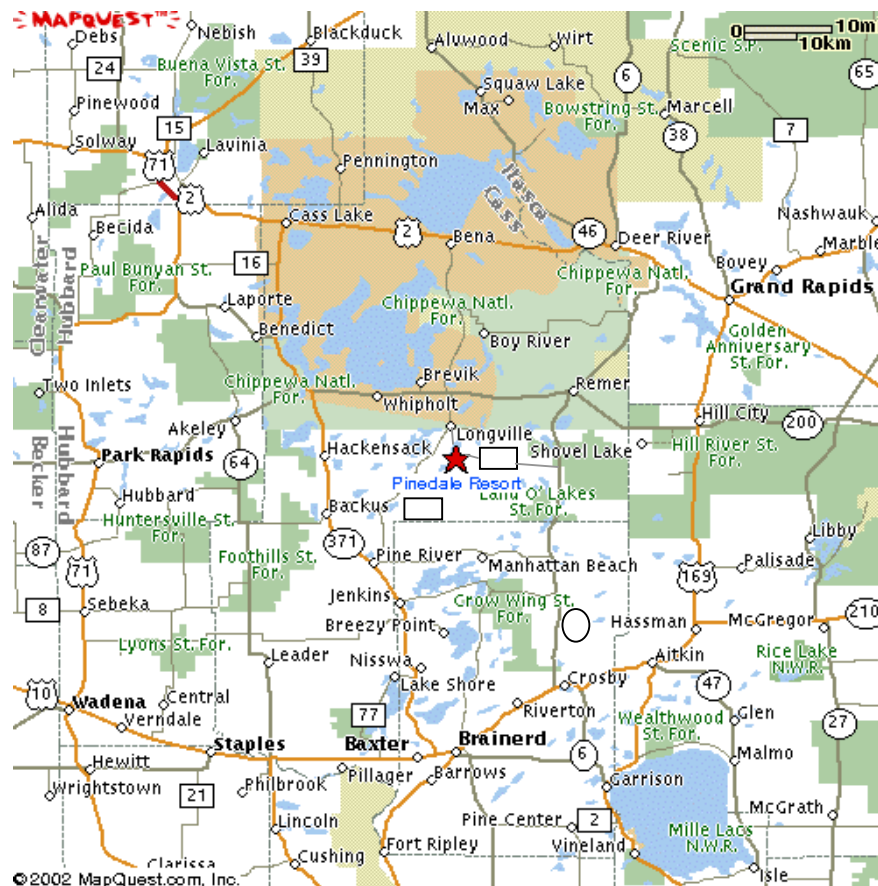

Pinedale Resort

On Wabedo Lake

Directions from the Twin Cities via Emily:

1. Follow I94 north to MN Hwy 101 north in Rodgers.
2. Follow Hwy 101 north to US Hwy 169 north.
3. Follow US 169 north to Garrison.
4. Turn left onto MN Hwy 6 north.
5. Carefully follow Hwy 6 north through Deerwood, Crosby, Emily and Outing.
6. Turn left at Cass County Road 7, one mile past Deer Haven Supper Club on Thunder Lake.
7. Follow Cass CR 7 to Cass CR 54.
8. Turn left on Cass CR 54 and go about 4 miles to Wabedo Frontage Road, just past Wabedo Inn.
9. Turn right on Wabedo Frontage Road and follow to Pinedale Resort